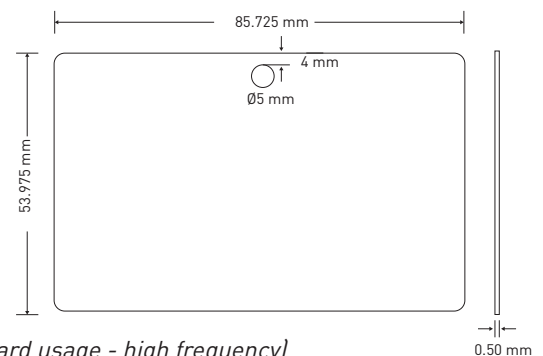

PRE-PUNCHED ROUND HOLE PVC CARDS

FOR EASY IDENTIFICATION

Evolis pre-punched blank cards are the ideal support for outstanding printouts. Their flat surface ensures flawless moves under the print head (minimizing the risk of damage) and printouts with vivid colours and well-defined barcodes.

ADVANTAGES

These cards can be used in several cases to identify your visitors or your business partners by a simple and cost-effective way. For instance, in a punctual event, your visitors can wear their badges with a clip or a lanyard, and then be identified without a badge holder.

Tested and validated by Evolis R&D and Quality departments, these consumables bring you printing quality and reliability.

GENERAL SPECIFICATIONS

Features:

- Cards in PVC – Blank White
- Compliant with ISO CR-80 (ISO 7810) standards
- Dimension: 85.6 mm Length x 54 mm Width
- Thickness: 0.50 mm / 20 MIL
- Round hole: 5mm
- Cards lifespan: 3 years

(minimum lifespan based on a credit card usage - high frequency)

Product Information

- PVC Cards
- Blank White
- Round Hole
- 20 MIL

ID Accessories Compatible

- Plastic Croco Clips Part# 1413000

- Lanyards with metal hook (dog or swivel)

Storage Information:

The cards shall be capable of functioning for up to 2/3 years after purchase if stored in a cool, dry environment and having remained unopened from the original packaging. Temperature of storage must be between 15-30°C and at RH between 10-60%. Once opened, avoid dust, direct sunlight, high humidity and high temperatures. Do not place near solvent or other chemicals.

INSTRUCTIONS FOR USE

In order to optimize the printing quality and card durability:

- Do not use cards that have been damaged, folded or dropped on the floor.
- Do not touch the printable surface of the cards in order to preserve print quality.
- Do not use in high temperature conditions. Do not place near heat sources or open flames (degradation above 60°C). Avoid thermal shock.
- Avoid dishwasher and chemicals, wash your printed cards using clean cold water.

PART#	PACKAGE	ZENIUS/ PRIMACY	QUANTUM	PRIMACY LAMINATION/ SECURION	AVANSIA	TATTOO/ PEBBLE/ DUALYS
C4512	1 box of 100 cards	•				•